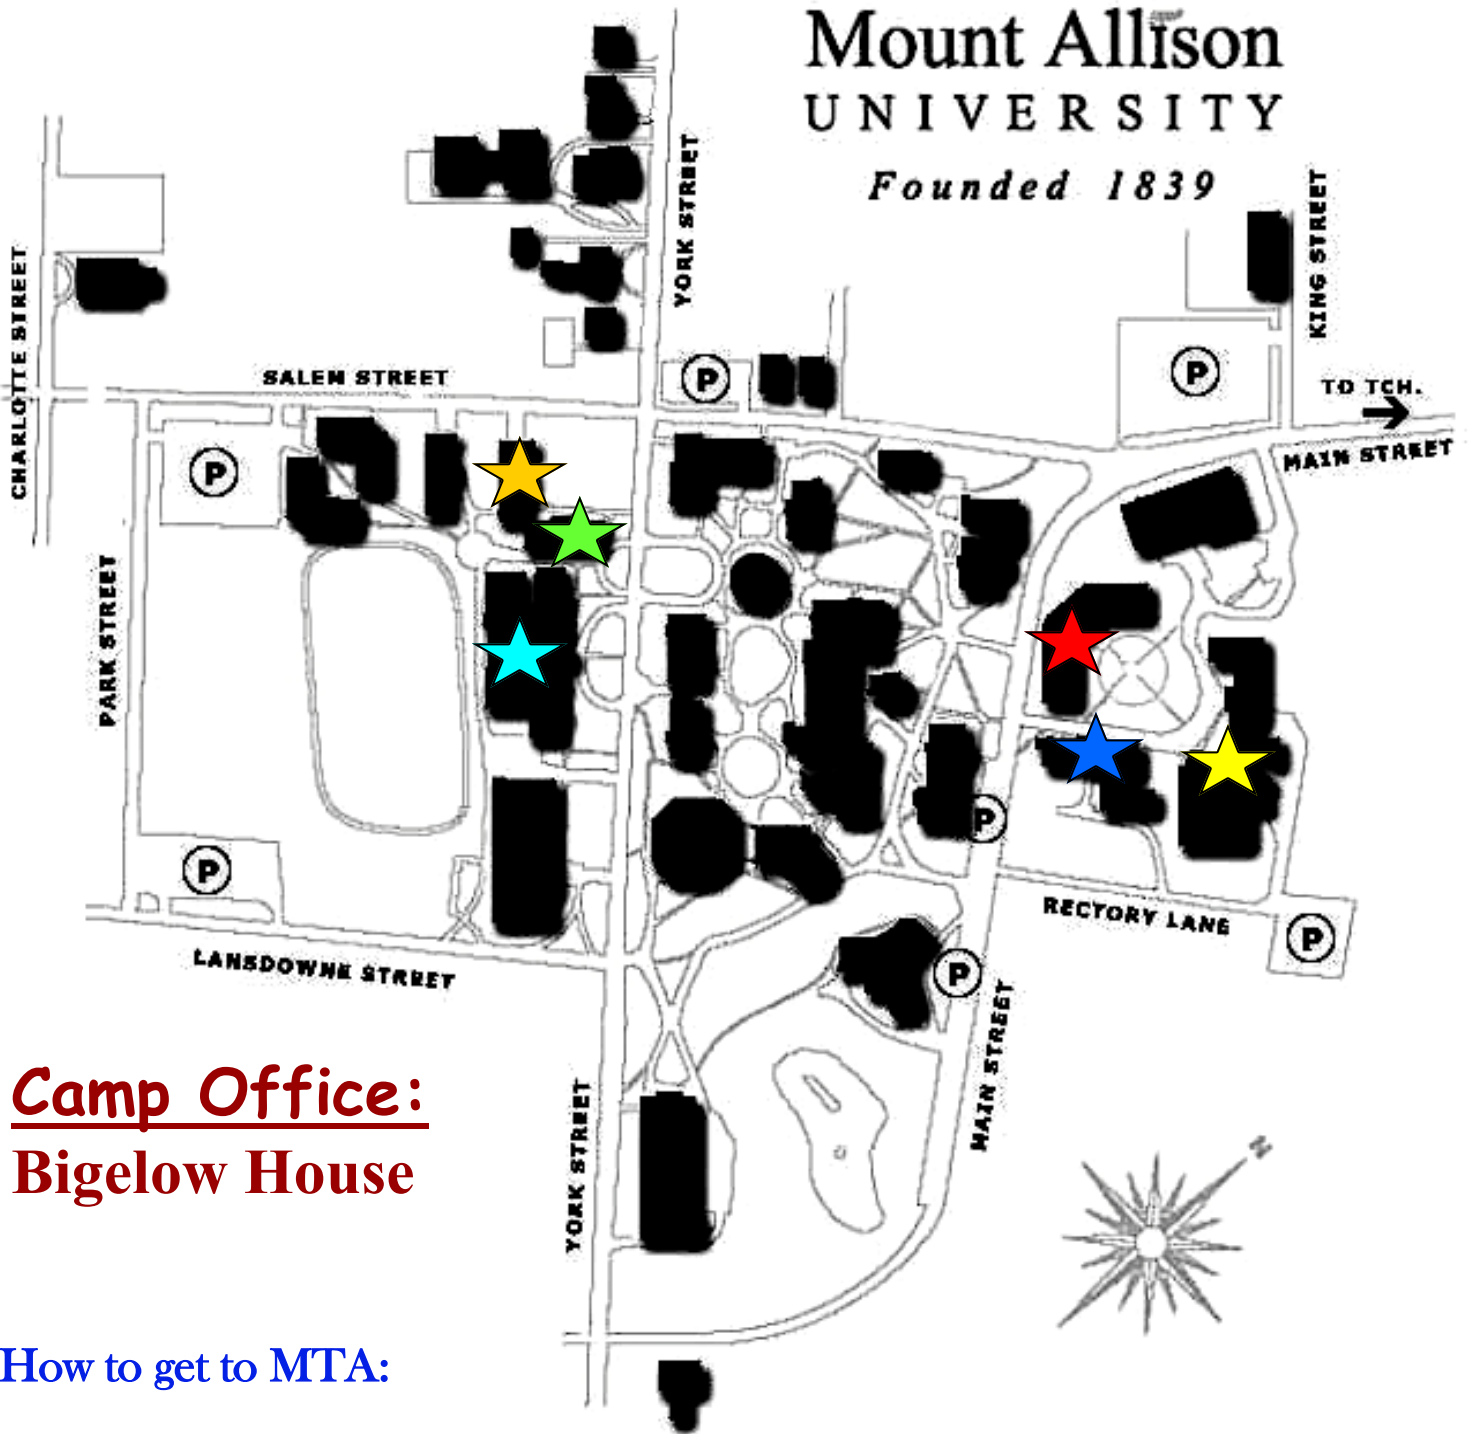

Mount Allison UNIVERSITY

Founded 1839

Camp Office:
Bigelow House

How to get to MTA:

-  Jennings Dining Hall
-  Campbell Hall
-  Windsor House
-  Student Centre
-  Bigelow House
-  Bennett House

From Moncton

Take the first Sackville exit on Trans Canada Highway (Main St. Exit). Turn right on Main St. You will see gas station and MacDonaldd on your right. Keep driving on main St. Take Salem St. at the Y intersection. Park the car/bus at the end of the street. Walk to Bigelow House.

From Nova Scotia

Take the second Sackville exit on Trans Canada Highway (Main St. Exit). Turn left on main St. Take Salem St. at the Y intersection. Turn left on. Park your car/bus at the parking lot at the end of the street. Walk to Bigelow House.